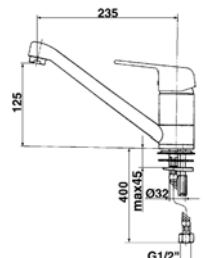

300.1400

90,00 Euro

Spültisch Einhebelmischbatterie 1/2"
mit Keramikkartusche,
mit Flexschläuchen 3/8", in chrom

Single lever sink mixer 1/2"
with ceramic cartridge
with flexible hoses 3/8", chrome