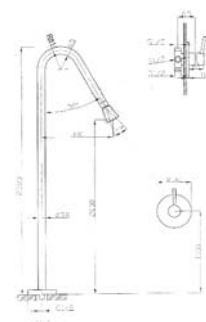

Bath tab filler
- made of stainless steel
- with integrated single lever mixer
- ready for install

400.6500

450,00Euro

Standbrause
- aus Edelstahl
- mit Einhebelmischer
- anschlussfertig

free standing shower
- made of stainless steel
- with integrated single lever mixer
- ready for install