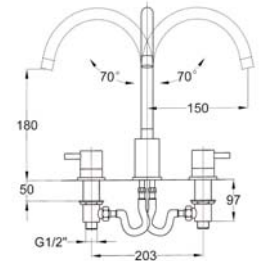

3 - hole basin mixer wall mounted
complete with concealed body 1/2", chrome

100.2000

247,00 Euro

3 - Loch Waschtisch Armatur 1/2",
mit Ablaufgarnitur 1 1/4", in chrom

3 - hole basin mixer 1/2"
with drain assembly pop up waste 1 1/4"
chrome