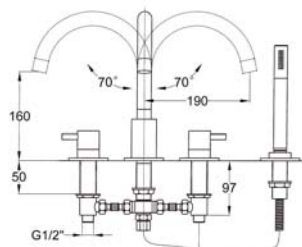

100.2400

395,00 Euro

4 - Loch Wanne / Brause Rand Armatur mit aus-
ziehbarer Mikrofonbrause in chrom

4 - hole deck mounted bath / shower mixer
with extensible microphone handshower,
chrome