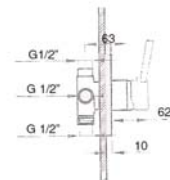

400.2200

269,00 Euro

Unterputz Einhebel Brause Armatur komplett mit unterputz Einbaukörper 1/2", aus massivem Edelstahl

Concealed single lever shower mixer, with concealed body 1/2", made of solid stainless steel