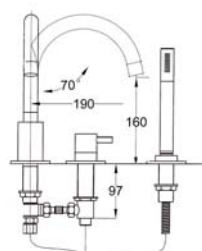

100.2010

255,00 Euro

3 - Loch Wannrandfüllbatterie in chrom

3 - hole deck mounted bath mixer, chrome

100.2400

395,00 Euro

4 - Loch Wanne / Brause Rand Armatur mit aus-
ziehbarer Mikrofonbrause in chrom

4 - hole deck mounted bath / shower mixer
with extensible microphone handshower,
chrome