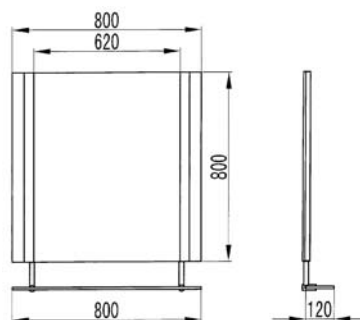

900.7000

Spiegel mit Glasablage

Mirror with glass shelf

195,00 Euro