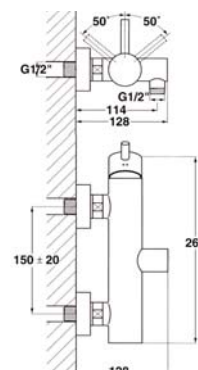

100.1200

Brause Einhebelmischer 1/2"
mit Keramikkartusche,
in chrom

Single lever shower mixer 1/2"
with ceramic cartridge
chrome

190,00 Euro